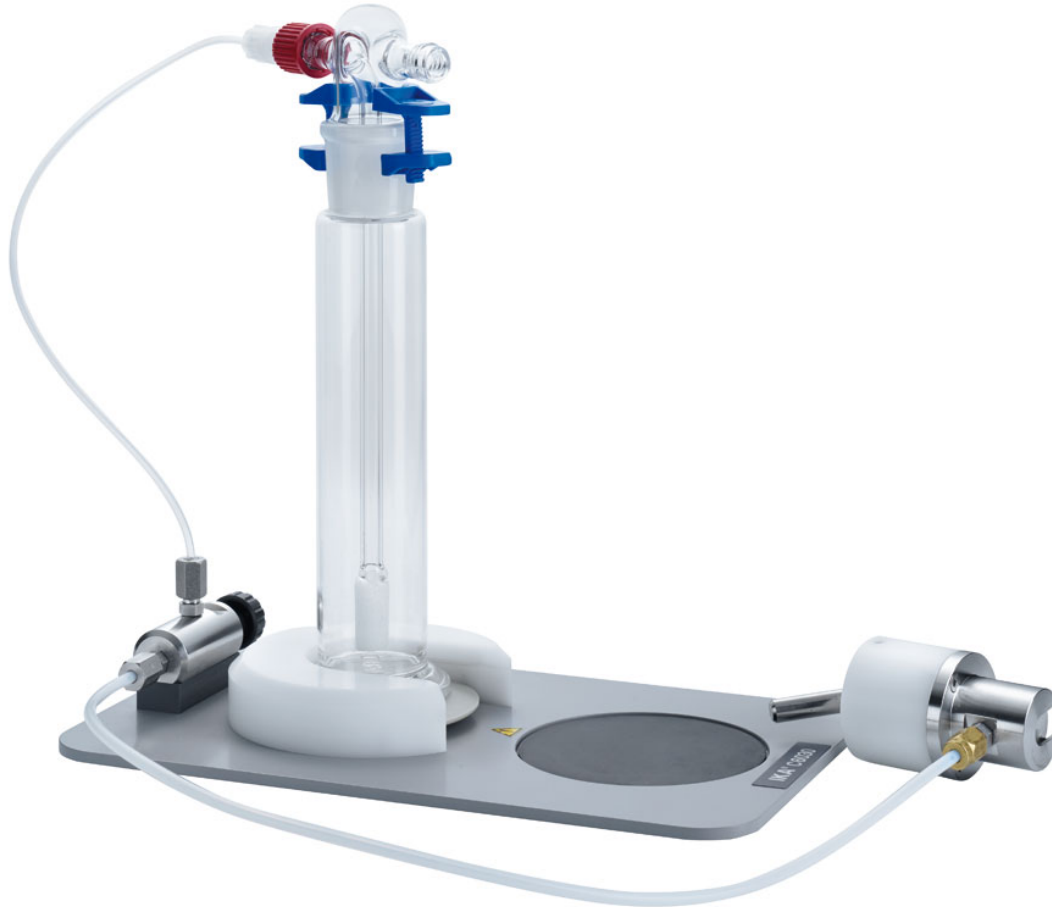

IKA

designed for scientists

C 6030 Venting station

/// Data Sheet

Venting station

www.ika.com

Subject to technical changes

 IKAworldwide

 IKAworldwide /// #lookattheblue

 @IKAworldwide

designed for scientists

Technical Data

Dimensions (W x H x D) [mm]	150 x 250 x 250
Weight [kg]	1.883